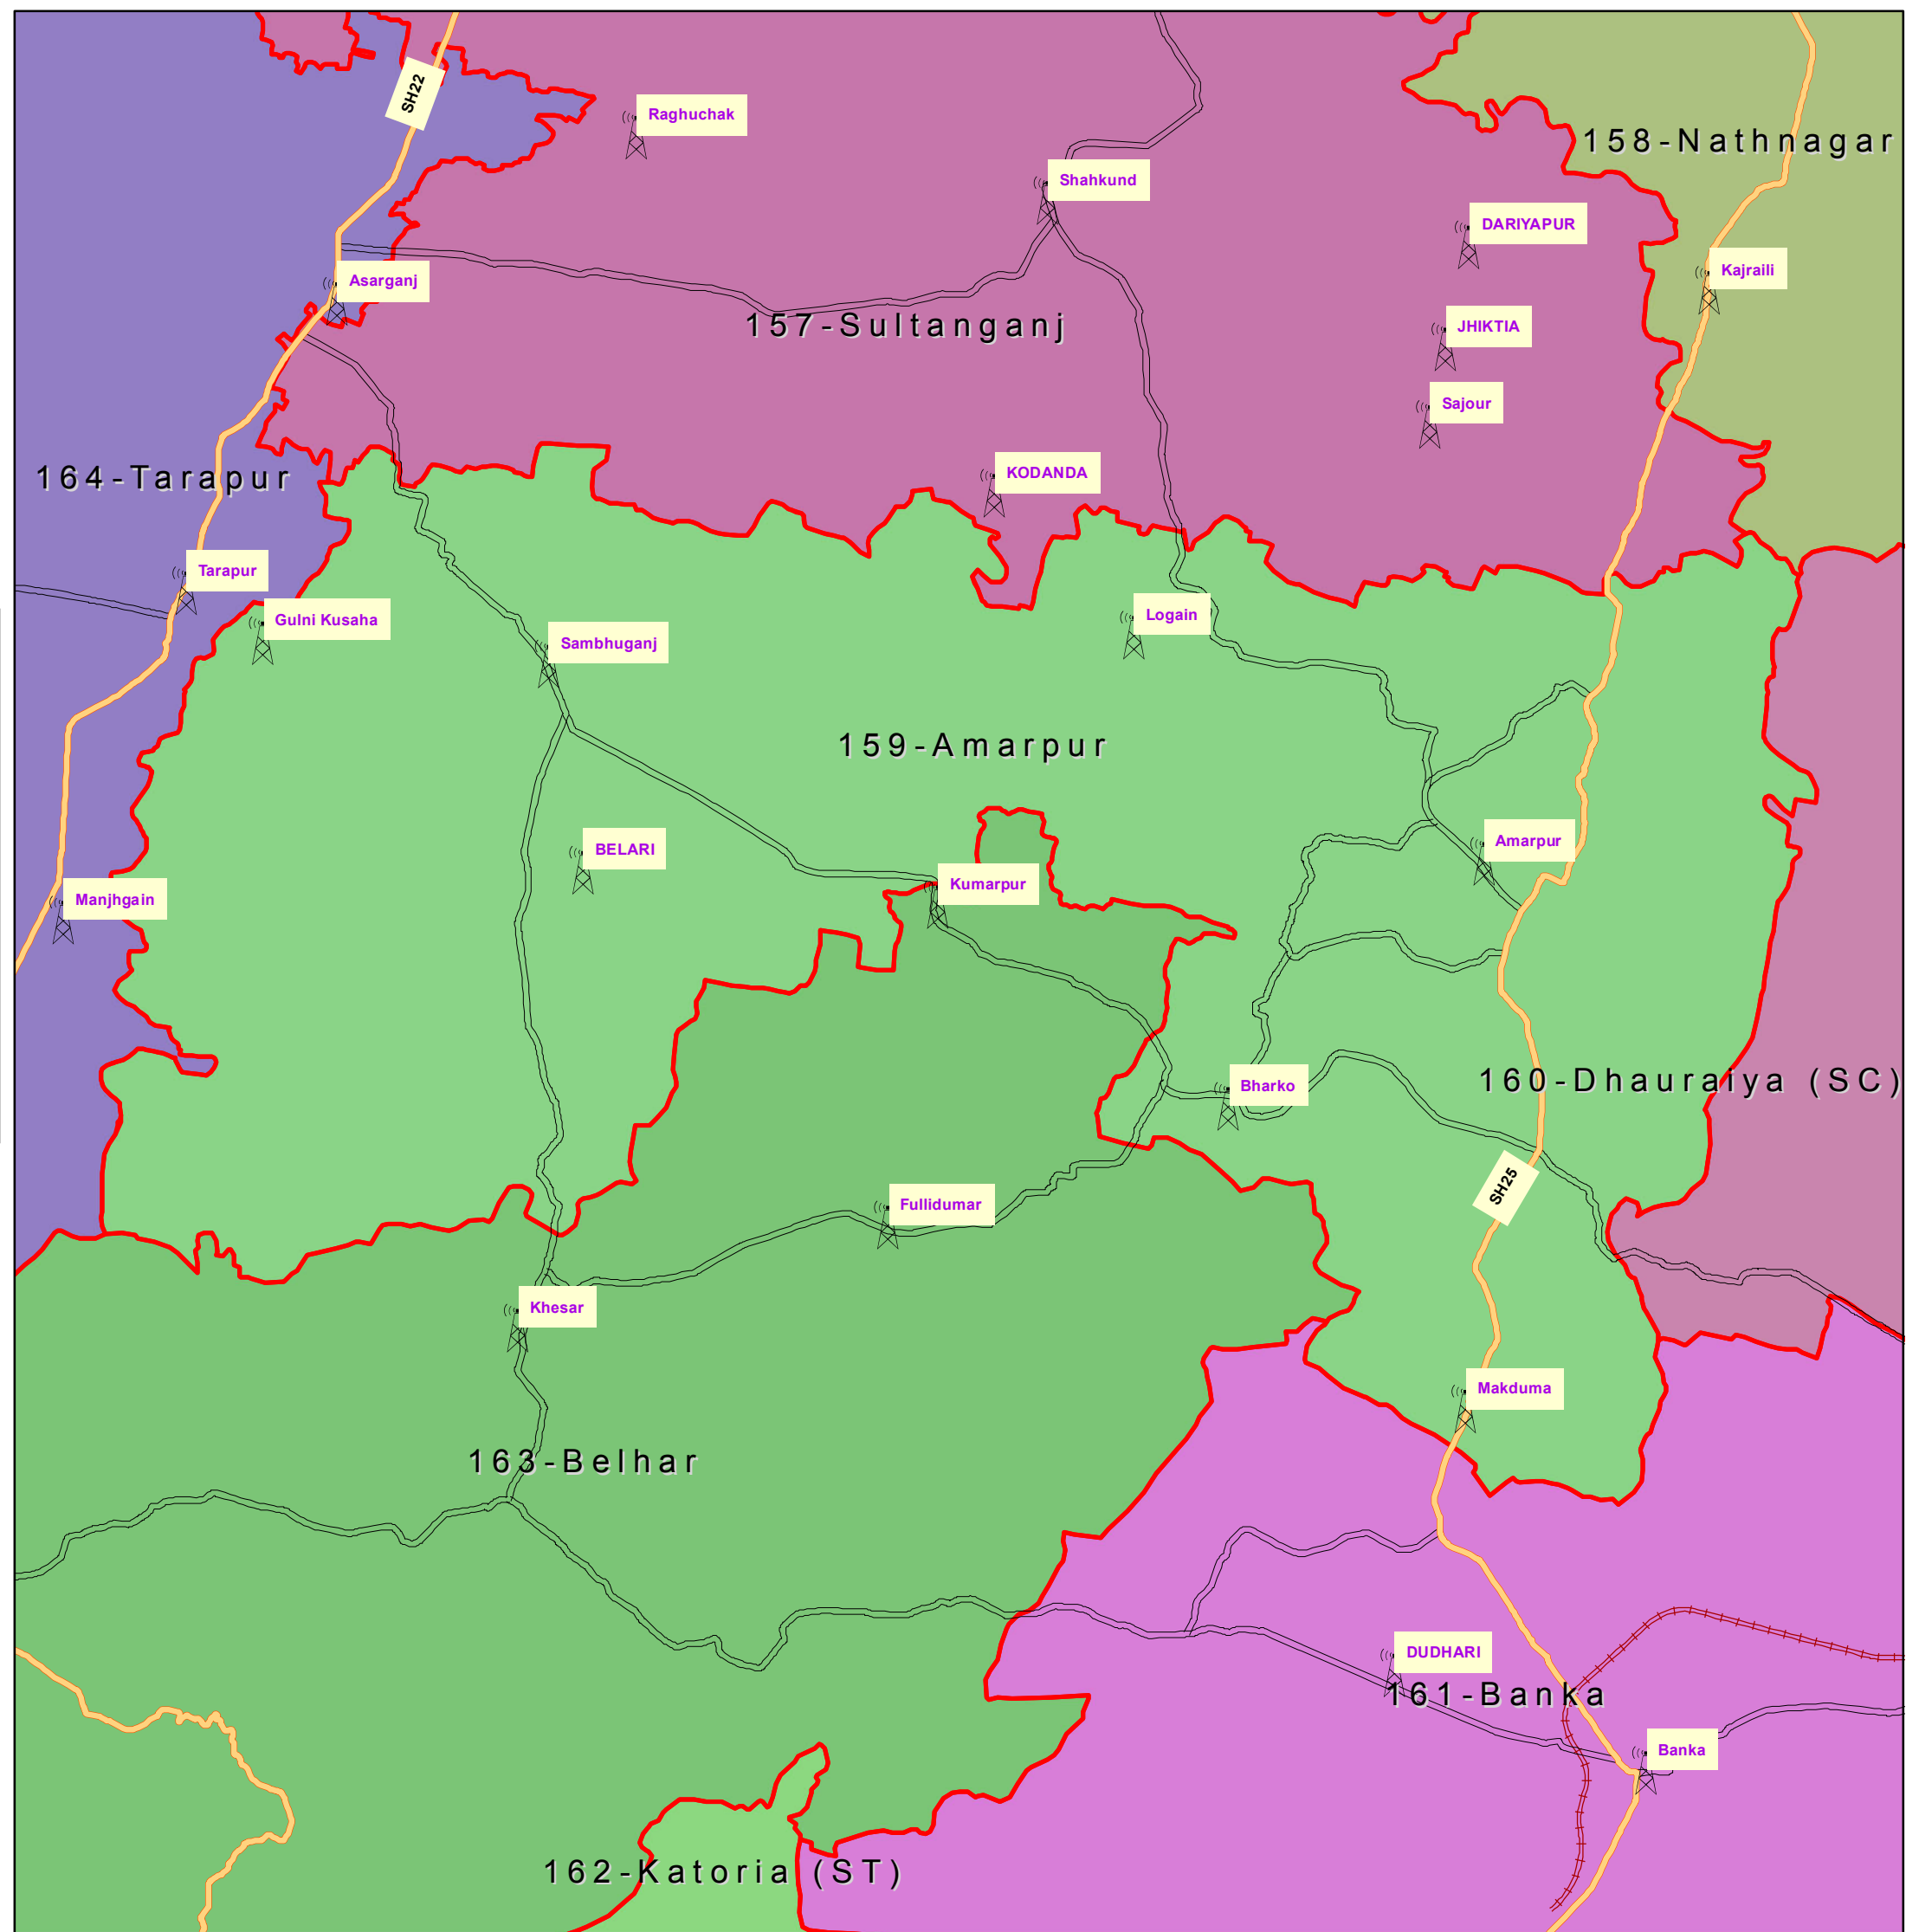

# 159-Amarpur (BANKA)

## INDEX

-  DISTRICT HEAD QUARTER
-  AIRPORT
-  TOURIST PLACE
-  BSNL EXCHANGE
-  NATIONAL HIGHWAY
-  STATE HIGHWAY
-  DISTRICT ROAD
-  RAILWAYLINE
-  ASSEMBLY BOUNDARY